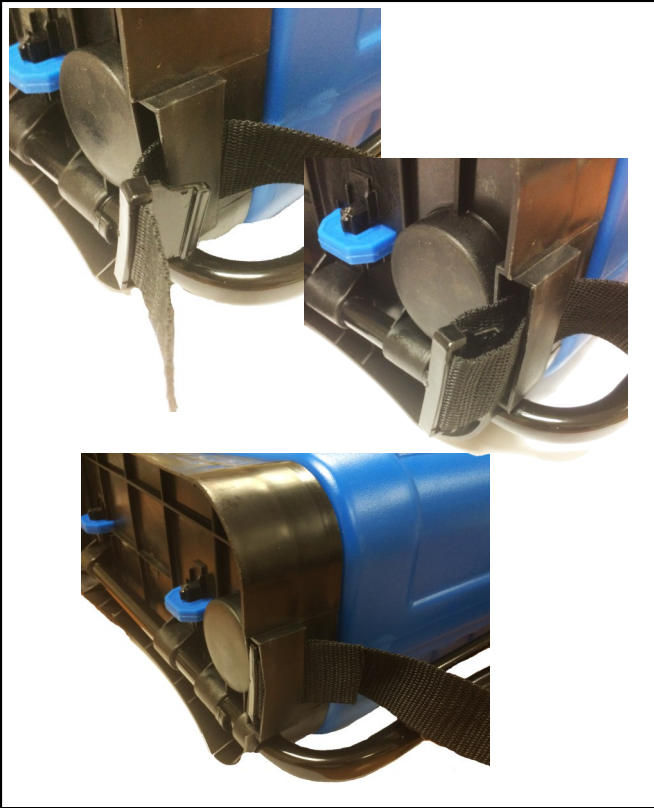

**RHYAS Knapsack Sprayer - Shoulder Strap Functions**

THE RHYAS KNAPSACK SPRAYER IS SUPPLIED WITH 2 SHOULDER STRAPS BOTH OF WHICH ARE ADJUSTABLE TO SUITE THE USER IN THE SAME WAY. HOWEVER THE STRAP ON THE LEFT HAND SIDE (SAME SIDE AS THE PUMP HANDLE), ONCE ADJUSTED IS FIXED THROUGH THE LOOP ON THE SPRAYER (AS ORIGINALLY SUPPLIED ) AND **DOES NOT HOOK** BUT IS PERMANENTLY IN A FIXED POSITION

THE STRAP ON THE RIGHT HAND SIDE IS ALSO ADJUSTABLE TO SUITE THE USER BUT ALSO HAS THE ADDITION OF A HOOK.

THE OPERATIONAL FUNCTIONALITY IS THAT ONCE THE SPRAYER IS READY FOR USE YOU ARE ABLE TO PASS YOUR LEFT ARM THROUGH THE FIXED STRAP AND TAKE THE WEIGHT, ONLY THEN REQUIRING THE RIGHT STRAP TO BE PASSED OVER THE RIGHT ARM AND HOOKED INTO POSITION, THUS EASYING THE PUTTING ON AND TAKING OFF OF THE SPRAYER.

LEFT HAND (PUMP SIDE) STRAP FIXED

RIGHT HAND STAP WITH HOOK SHOWING ADJUSTER COUPLER