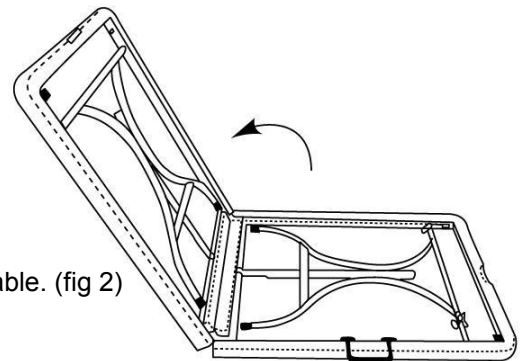

Size:-

Open- 183(L) x 76(W) x 72(H) cm

Closed- 91.5(L) x 76(W) x 8.6(H) cm

Weight 16Kg

SETTING UP

fig.1

1. Lay table flat on a smooth surface. (fig 1)

fig.2

2. Unfold the table. (fig 2)

fig.3

3. Fully extend the legs upright from the storage position. Straighten the 2 support bars by applying pressure from underneath, the support bars will lock in to place. (fig 3)