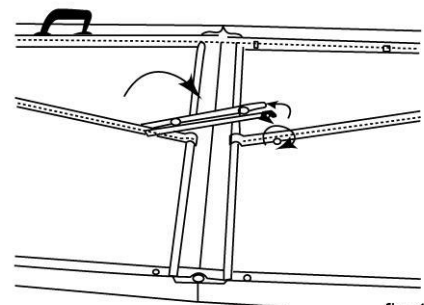

Size:-

Open- 183(L) x 76(W) x 72(H) cm

Closed- 91.5(L) x 76(W) x 8.6(H) cm

Weight 16Kg

SETTING UP

fig.1

1. Lay table flat on a smooth surface. (fig 1)

fig.2

2. Unfold the table. (fig 2)

fig.3

3. Fully extend the legs upright from the storage position. Straighten the 2 support bars by applying pressure from underneath, the support bars will lock in to place. (fig 3)

fig.4

4. Lift the central locking bar which is attached to one of the central supports and secure it to the other central support, tightening the wing nuts at both ends. (fig 4)

6' FOLDING TABLE 53372

5 0602441533721